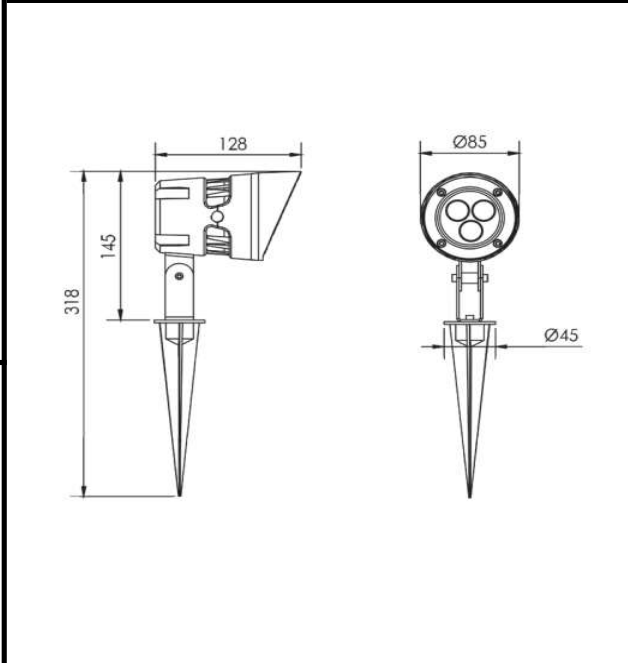

Sovitron Interior Pvt.Ltd.

Model Name	GOTHIC-1105S/DL-OSL-1105SA-3
Description	Flood light

Technical description	Image
-----------------------	-------

Dimension	Dia=85mm L=128mm H=145mm
Frame	Aluminium Die-cast
Color Tempertaure	5700K
Power	3.5 W
Total Luminous Flux	227 lm
Efficacy	65 lm/W
IP rating	66
Beam angle	5,12.5, 20, 30, 45, 60,15X30,10X60Degree
Color Rendering	≥80
Mounting	Spike Mounted
Optics	Lens & Clear Glass
Dimming	NON-Dimmable
Operating Voltage	220-240 VAC
Standard Lifetime	L70 minimum at 50,000 burning hours

Dimension diagram

Remarks:-